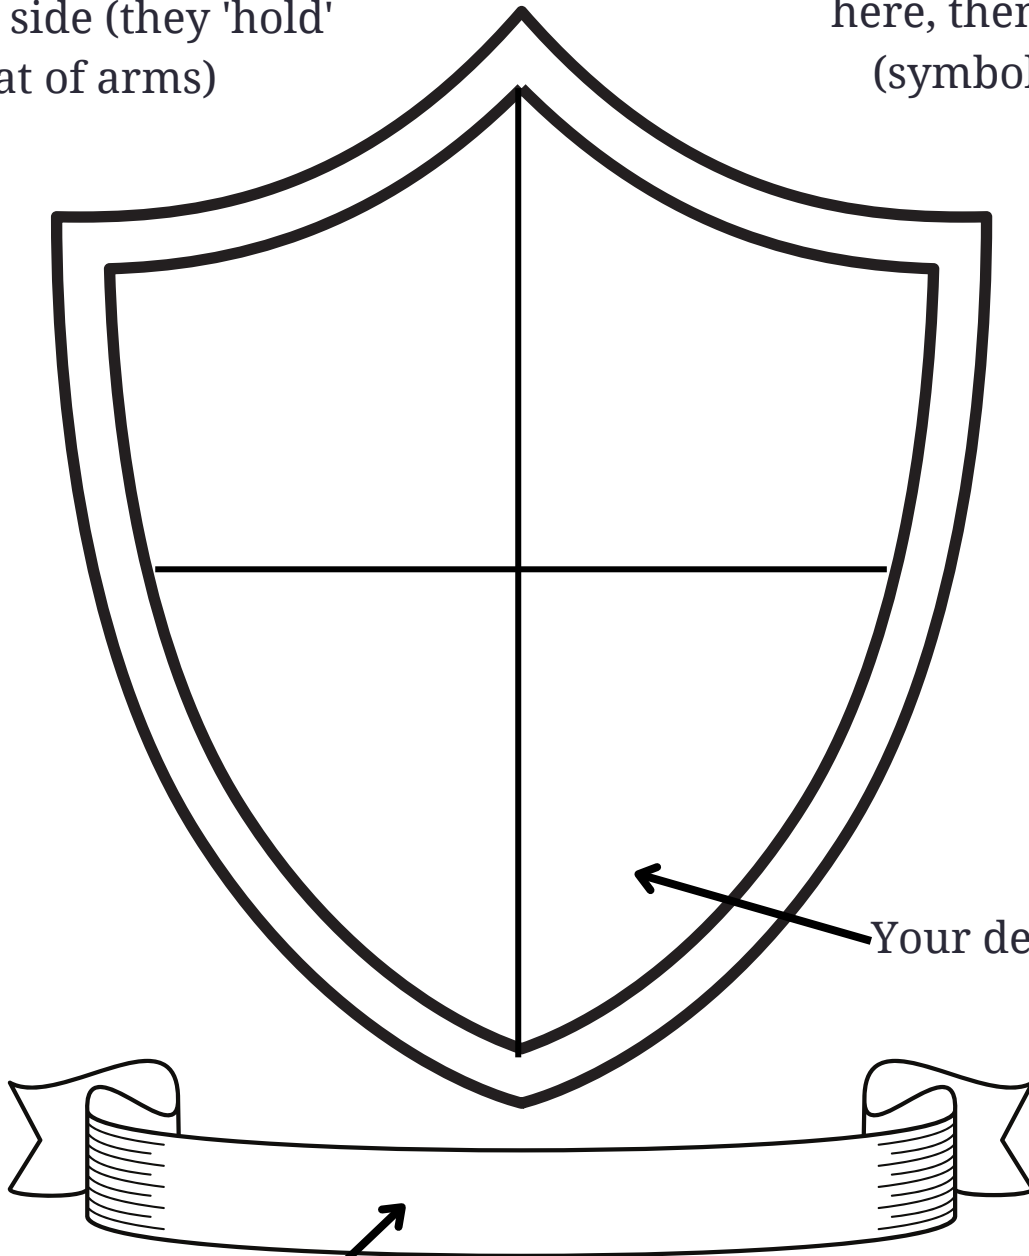

My Coat of Arms

Creating your design

Draw your supporters
on each side (they 'hold'
your coat of arms)

Draw your helmet
here, then your crest
(symbol to identify
you) here

Your designs here

Your motto or name here

Find inspiration on our website
- click on 'Heraldry symbols and
what they mean'..

Creating your design

Draw your helmet at the top, then your crest on top of that (It's a symbol to identify you).

Draw your designs on the shield

Write your name or motto in the scroll at the bottom

Draw your supporters on each side, to 'hold' your coat of arms

Find inspiration on our website - click on 'Heraldry symbols and what they mean'..